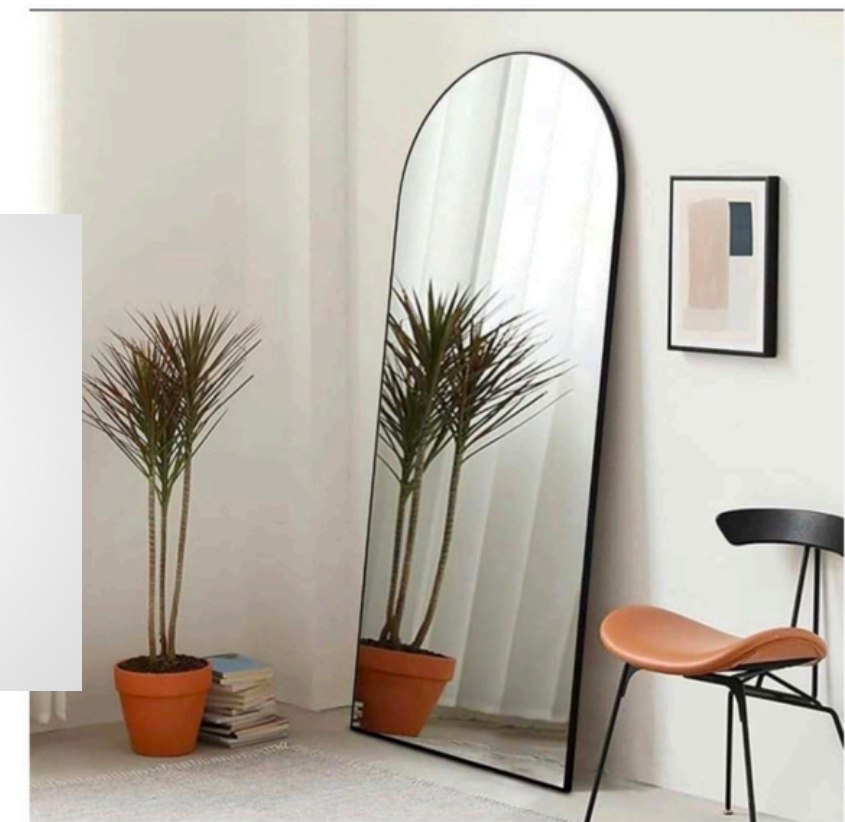

PLANET

350 AED

MOOD BOARD

TEXTURE Bedroom

carpet

bed

curtain

COLOR PALETTE