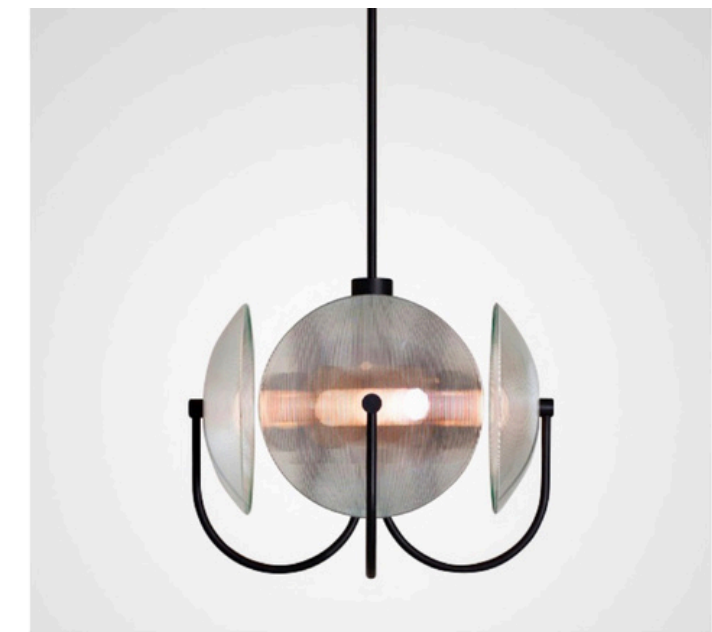

PLANET

350 AED

MOOD BOARD

TEXTURE Bedroom

carpet

bed

curtain

COLOR PALETTE